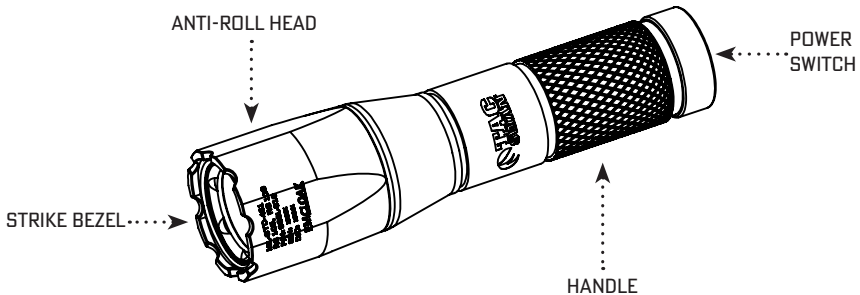

EMPEROR REFERENCE GUIDE

CERTIFIED TO MIL-STD-461 RS103 & RS105

RS 103 = Radiated Susceptibility

RS 105 = Transient EM Pulse

OUTPUT INTENSITY

500 Lumen with 18650 Rechargeable Li-Ion Battery (2600 mAh)

80 Lumen with CR123 Li-Ion Battery (1300 mAh)

*Patent 15/714,962