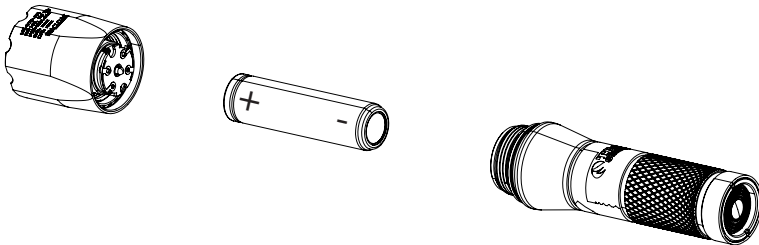

EMPEROR

ELECTRO MAGNETIC PULSE (EMP) RESISTANT FLASHLIGHT*

P/N 980L-010

Please read below before using your light as it relays beneficial operating and safety information.

PHYSICAL CHARACTERISTICS

DIMENSIONS	Length: 5.5 in (140 mm) Head Diameter: 1.5 in (37 mm) Handle Diameter: 1.1 (28 mm)
WEIGHT	6.1 oz (173 g)

*Patent 15/714,962

BATTERY TYPE & BATTERY LIFE

The EMPEROR flashlight requires one (1) 18650 rechargeable battery or one (1) CR123 battery with one (1) included dummy cell in series.

DO NOT ATTEMPT TO POWER WITH 2 (two) CR123 Batteries.

- ⦿ Battery life will VARY according to battery capacity and prevailing ambient conditions.

BATTERY INSTALLATION AND REPLACEMENT

1. Each flashlight consists of a Head and a Handle.
2. To install batteries, unscrew the Head.
3. For 18650 battery, insert the battery with (+) side towards the head.
4. For CR123 battery, you will need to install the included dummy cell in either direction, then install the CR123 with (+) side facing the Head.
5. Screw the Head back on.
6. Test the light's performance by activating the Power Switch.