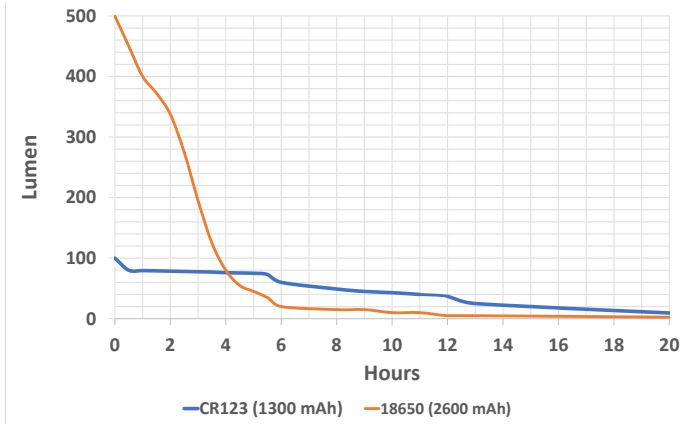

BATTERY TYPE & BATTERY LIFE

The EMPEROR flashlight requires one (1) 18650 rechargeable battery or one (1) CR123 battery with one (1) included dummy cell in series.

DO NOT ATTEMPT TO POWER WITH 2 (two) CR123 Batteries.

- ⦿ Battery life will VARY according to battery capacity and prevailing ambient conditions.

BATTERY INSTALLATION AND REPLACEMENT

---

1. Each flashlight consists of a Head and a Handle.
2. To install batteries, unscrew the Head.
3. For 18650 battery, insert the battery with (+) side towards the head.
4. For CR123 battery, you will need to install the included dummy cell in either direction, then install the CR123 with (+) side facing the Head.
5. Screw the Head back on.
6. Test the light's performance by activating the Power Switch.