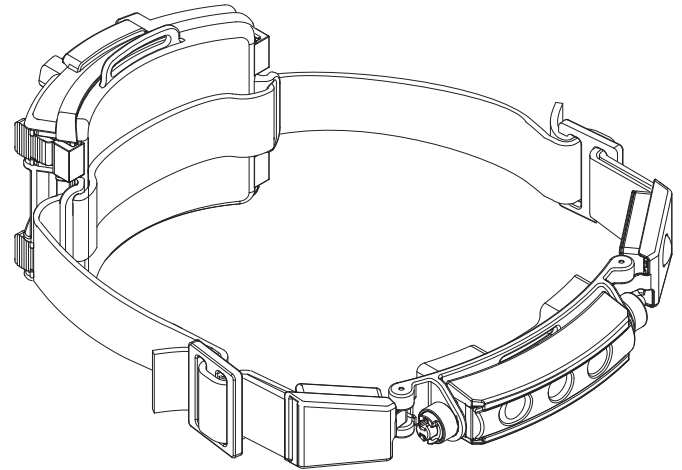

PRODUCT SUMMARY

See further, wider and better with the powerful FoxFury Discover Headlamp / Helmet Lights. These rugged, compact lights provides hands-free illumination in all-weather conditions and deliver up to 200 lumens of panoramic lighting. These headlamps features a wide, powerful long distance beam to illuminate larger distances and comes with an adjustable tilt to help aim the light where needed.

FEATURES

- True to Life™ Technology
- Blend of focused and panoramic light
- 2 intensities (low, high)
- Rear safety LED
- Quick tilt to aim light (Tilt models only)
- Ultra-slim design fits most U.S. style fire helmets with external face shields
- Waterproof and Impact Resistant
- Fire Resistant: meets NFPA 1971-8.6 (2013) requirements

MATERIALS

- Zinc alloy with nickel coated housing and polycarbonate lens
- Silicone cable
- Silicone and elastic straps included (LoPro model includes silicone only)

CERTIFICATIONS

- IPX7
- CE-EMC

MODELS	P/N
Discover LoPro White LEDs	480-L06
Discover Tilt White LEDs	480-T09

WHAT'S INCLUDED
• (1) Silicone Strap   • (1) Elastic Strap

ACCESSORIES
• Discover Replacement Lens   • Elastic Strap (P/N 60-019)   • Silicone Glow Strap (P/N 600-026)   • Silicone Black Strap (P/N 600-027)

MODEL	WIDTH	HEIGHT	DEPTH	WEIGHT*	LUMENS	MAX BEAM DISTANCE	BATTERY LIFE
DISCOVER LOPRO WHITE	5.4 in (137 mm)	0.6 in (15 mm)	0.7 in (18 mm)	12 oz (340 g)	HIGH: 200 LOW: 54	376 ft (115 m)	HIGH: 5 hours LOW: 12 hours
DISCOVER TILT WHITE	6.3 in (160 mm)	0.7 in (18 mm)	0.9 in (23 mm)	12 oz (340 g)	HIGH: 200 LOW: 54	376 ft (115 m)	HIGH: 5 hours LOW: 12 hours

*with batteries installed

LIMITED LIFETIME WARRANTY