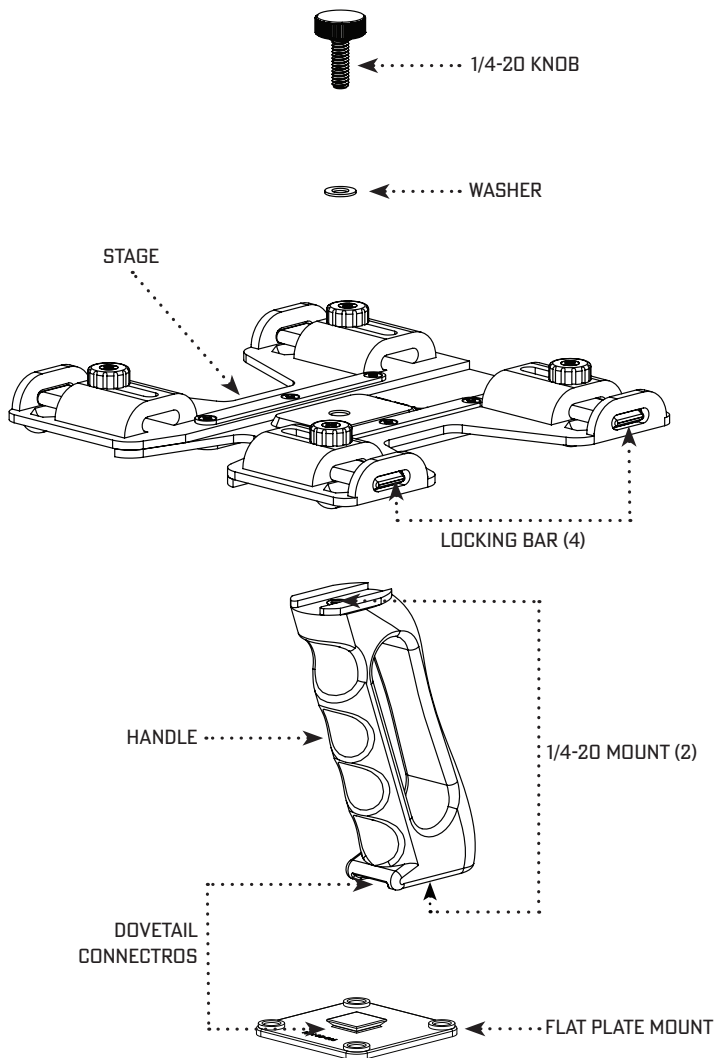

## PHYSICAL CHARACTERISTICS

DIMENSIONS (L X W X H)	Full Assembly: 7.25 x 7 x 5.63 (184.2 x 177.8 x 143.1 mm) Flat Plate Mount: 2 x 2.5 x 0.25 in (50.8 x 63.5 x 6.4 mm)
TOTAL WEIGHT	1.16 oz (33 g)

### INCLUDED

- ExoDock<sup>®</sup> Station
- ExoDock<sup>®</sup> Flat Plate Mount

## INSTALLATION

1. The Handle has a 1/4-20 Mount on the top and on the bottom, so that the Stage can be connected directly to a tripod, with or without the Handle. (Without the Handle, 1/4-20 Nut is required.)

2. The ExoDock® Stage is equipped with four (4) Foot Cavities.
3. To lock the EXOLANDER® in place, simply place EXOLANDER® Landing Foot onto the Foot Cavity and slide the Locking Bar Knobs outwards.
- ☾ Note that this can be also used for deploying the drone.
4. To remove the EXOLANDER® simply slide the Locking Bar Knobs inwards.