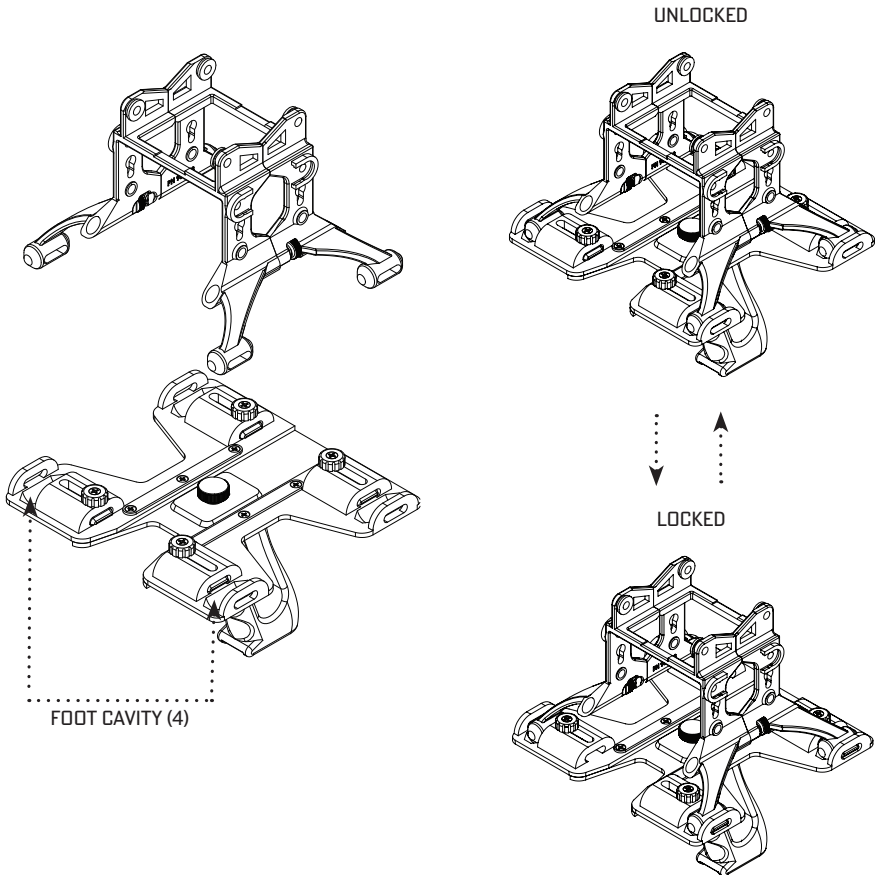

## PHYSICAL CHARACTERISTICS

DIMENSIONS (L X W X H)	Full Assembly: 7.25 x 7 x 5.63 (184.2 x 177.8 x 143.1 mm) Flat Plate Mount: 2 x 2.5 x 0.25 in (50.8 x 63.5 x 6.4 mm)
TOTAL WEIGHT	1.16 oz (33 g)

### INCLUDED

- ExoDock<sup>®</sup> Station
- ExoDock<sup>®</sup> Flat Plate Mount

## INSTALLATION

1. The Handle has a 1/4-20 Mount on the top and on the bottom, so that the Stage can be connected directly to a tripod, with or without the Handle. (Without the Handle, 1/4-20 Nut is required.)

2. The ExoDock® Stage is equipped with four (4) Foot Cavities.
3. To lock the EXOLANDER® in place, simply place EXOLANDER® Landing Foot onto the Foot Cavity and slide the Locking Bar Knobs outwards.
- ☾ Note that this can be also used for deploying the drone.
4. To remove the EXOLANDER® simply slide the Locking Bar Knobs inwards.