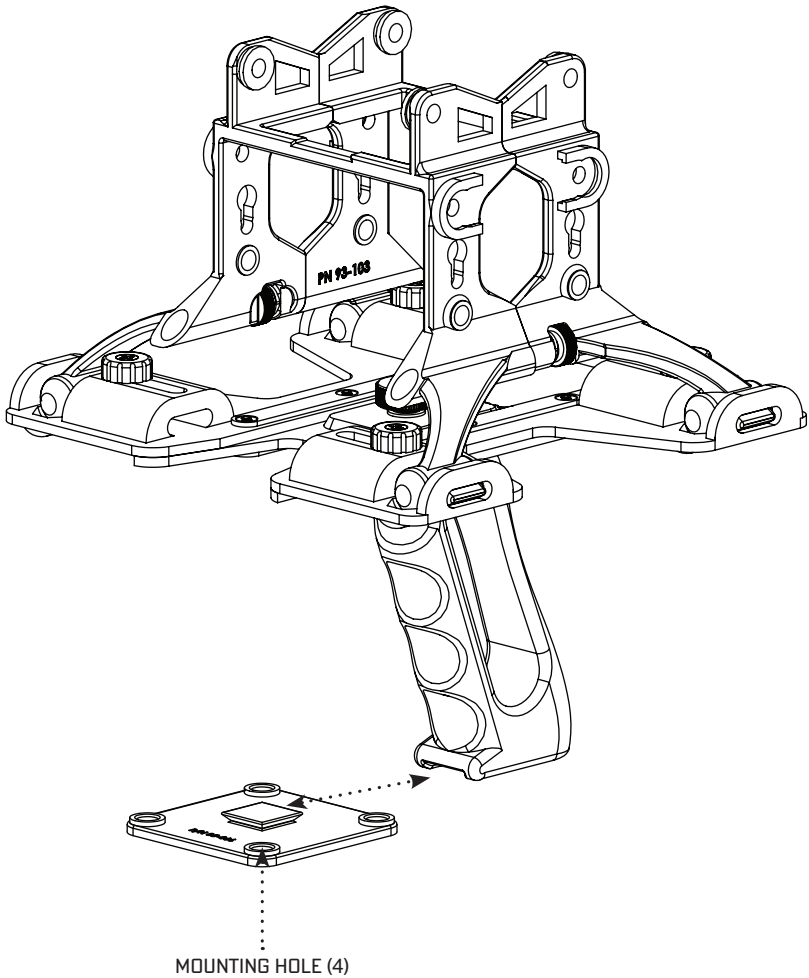

### INCLUDED

- ExoDock<sup>®</sup> Station
- ExoDock<sup>®</sup> Flat Plate Mount

## INSTALLATION

1. The Handle has a 1/4-20 Mount on the top and on the bottom, so that the Stage can be connected directly to a tripod, with or without the Handle. (Without the Handle, 1/4-20 Nut is required.)

2. The ExoDock® Stage is equipped with four (4) Foot Cavities.
3. To lock the EXOLANDER® in place, simply place EXOLANDER® Landing Foot onto the Foot Cavity and slide the Locking Bar Knobs outwards.
- ☾ Note that this can be also used for deploying the drone.
4. To remove the EXOLANDER® simply slide the Locking Bar Knobs inwards.

5. The ExoDock® Flat Plate Mount can be mounted to a flat surface via the four holes provided, or using Velcro / VHB tape.

🕒 ExoDock® Station slides onto the Flat Plate Mount via the Dovetail Connection.