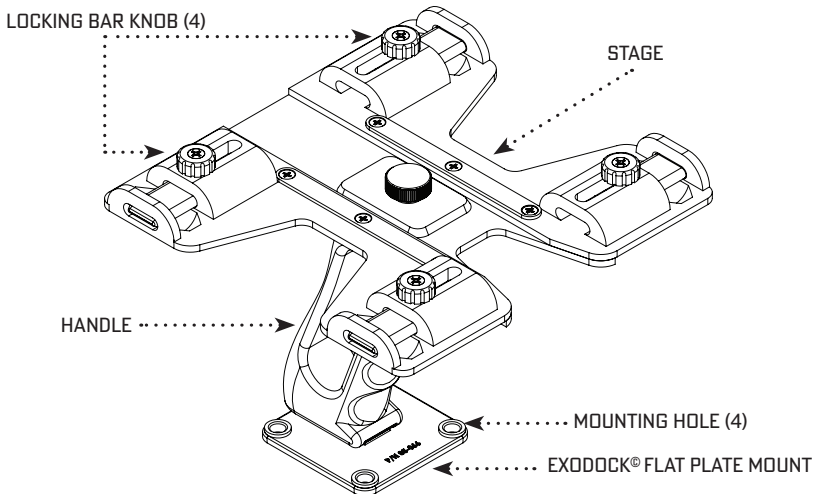

EXODOCK® STATION REFERENCE GUIDE

INCLUDED

- ExoDock® Station
- ExoDock® Flat Plate Mount