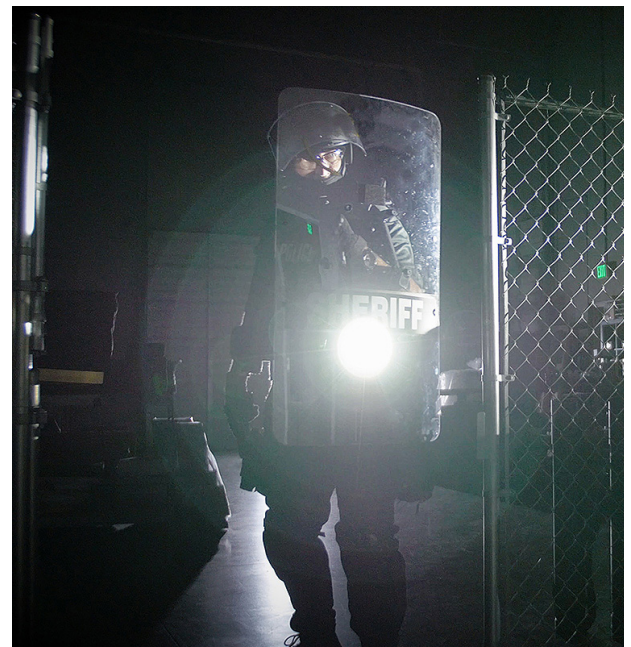

WHAT'S INCLUDED

- B10: SideSlide Picatinny Flashlight, Picatinny Adaptor, Picatinny C-Clamp, Hex Keys
- B30: B30 Shield Light, 3M Reclosable Fasteners, Shield Light Cable Clips, Pressure Switch
- B50: B50 Shield Light, 3M Reclosable Fasteners, Shield Light Cable Clips, Pressure Switch, Square Pressure Switch
- B52: B52 Shield Light, 3M Reclosable Fasteners, Shield Light Cable Clips, Pressure Switch, Black Cable Sleeve, Square Pressure Switch
- B70: B70 Shield Light Head, Handle with Electronics, Pressure Switch, Washers
- R40: R40 Shield Light, Adaptor Shroud, Capture Adaptor, Micro USB Cable, Hardware, 3M Reclosable Fastener

ACCESSORIES

- B10: Rechargeable 18650 Battery (P/N 70-18650R), Battery Charger (P/N 600-155), SideSlide Bolt Adaptor (P/N 85-011), SideSlide Picatinny Adaptor (P/N 85-012), SideSlide C-Clamp Adaptor (P/N 85-013)
- B30, B50, B52: Rechargeable 18650 Battery (P/N 70-18650R), Battery Charger (P/N 600-155), Pressure Switch (P/N 35-002), Square Pressure Switch (P/N 35-009-1), Shield Cable Box (P/N 85-030)
- R40: Taker R40 Quick Swap™ Power Pack (P/N N50-210)

LIMITED LIFETIME WARRANTY

ASK ABOUT OUR DEMO PROGRAM
WWW.FOXFURY.COM | SALES@FOXFURY.COM | 760-945-4231