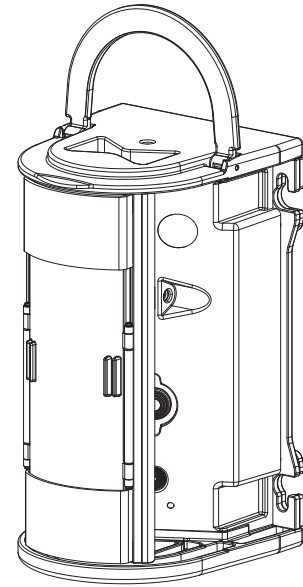

PRODUCT SUMMARY

Instantly light up any scene or area with the battery powered Nomad® NOW, N32, and N56 scene lights. These portable scene lights are self-contained and have a built-in durable carry handle. They are compact, easy to transport, and need no cords or generators. They can be hung, placed on a table or the ground, mounted to a tripod, or mounted to a metal surface with the magnet mounts. Multiple units can also be stacked together. These ultra-rugged light work in any weather and are waterproof. The N32 and N56 offer 95 CRI production quality, True to Life™ LED light, ideal for photographers and videographers on the move.

FEATURES

- Area light and spotlight
- Remote activation (NOW models only)
- Lantern handle
- 95 CRI 3200K (N32) and 5600K (N56) daylight balanced light
- Rechargeable Li-Ion battery system
- Recharges in 4 hours
- Waterproof and Impact Resistant
- Fire Resistant: meets NFPA 1971-8.6 (2013) requirements

MATERIALS

Nylon 66 housing; 6061-T6 aluminum head; polycarbonate sliding diffuser lens

CERTIFICATIONS

- IPX7
- CE-EMC
- CE-LVD

MODELS	P/N
NOMAD NOW - SINGLE ACTIVATION	200-400-102
NOMAD NOW - MULTI ACTIVATION	200-400-100
NOMAD N32	200-4N32
NOMAD N56	200-4N56

MODEL	WEIGHT	HEIGHT	LENGTH	DEPTH	LUMENS	MAX BEAM DISTANCE	BATTERY LIFE
NOW	4.5 lbs (2 kg)	8.7 in (221 mm)	5.3 in (135 mm)	4.3 in (109 mm)	HIGH: 3,300 MEDIUM: 1,320 LOW: 550	1940 ft (591 m)	HIGH: 3 hours MEDIUM: 9 hours LOW: 24 hours
N32	4.5 lbs (2 kg)	8.7 in (221 mm)	5.3 in (135 mm)	4.3 in (109 mm)	HIGH: 2,400 MEDIUM: 900 LOW: 400	750 ft (228 m)	HIGH: 3 hours MEDIUM: 9 hours LOW: 24 hours
N56	4.5 lbs (2 kg)	8.7 in (221 mm)	5.3 in (135 mm)	4.3 in (109 mm)	HIGH: 2,700 MEDIUM: 1,000 LOW: 400	795 ft (242 m)	HIGH: 3 hours MEDIUM: 9 hours LOW: 24 hours

LIMITED LIFETIME WARRANTY