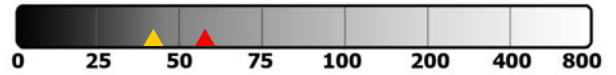

FIRE LIGHTS

Fire Helmet Lights

COMMAND SERIES

Ultra-Slim Design with Rear Safety LED (Red)

Command 20 Fire

Command 10 Fire

LIGHT OUTPUT (LUMEN)

▲ **COMMAND 20 FIRE:** P/N 420-006

- ↳ 18 White / 2 Green LEDs
- ↳ 3 Modes
- ↳ Streamlined Battery Pack

▲ **COMMAND 10 FIRE:** P/N 410-006

- ↳ 10 White LEDs
- ↳ 3 Modes
- ↳ Streamlined Battery Pack

| BATTERIES | BATTERY LIFE | WEIGHT | WIDTH | DEPTH | HEIGHT | WATERPROOF |
|-----------|---------------|-----------------|-----------------|----------------|----------------|--------------|
| ▲ 4 AA | 16 - 30 Hours | 8.4 oz 239 g | 4.8" 12.2 cm | 0.7" 1.7 cm | 1.0" 2.5 cm | 20 ft 6 m |
| ▲ 4 AA | 32 - 60 Hours | | | | | |