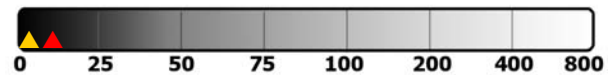

TX-2 Clip Light