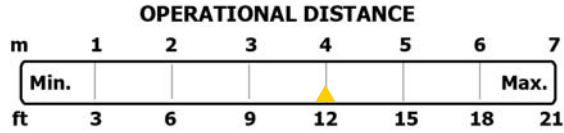

Hands-Free LED ALS

▲ PRO SERIES

- ↳ Single Wavelength / 6 Modes
- ↳ Models Available: White, 470, 495 and 525 nm
- ↳ Quick Tilt (90°)