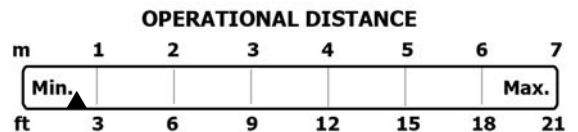

▲ SCOUT SERIES

- ↳ Single Wavelength / 2 Intensities
- ↳ Models Available: White, White/Red*, 395, 470, 495, 525 and 850 nm
- White/Red model has 4 modes (including Alternating White and Red)

BATTERIES	BATTERY LIFE	WEIGHT	WIDTH	DEPTH	HEIGHT	WATERPROOF
3 AA	24 - 100 Hours	5.7 oz 163 g	2.2" 5.6 cm	0.9" 2.3 cm	3.8" 9.7 cm	20 ft 6 m