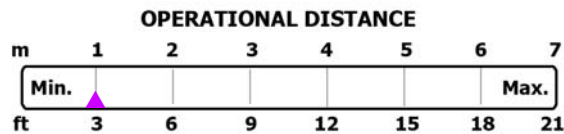

### ▲ SCOUT SERIES

- ↳ Single Wavelength / 2 Intensities
- ↳ Models Available: White, White/Red\*, 395, 470, 495, 525 and 850 nm
- \* White/Red model has 4 modes (including Alternating White and Red)

BATTERIES	BATTERY LIFE	WEIGHT	WIDTH	DEPTH	HEIGHT	WATERPROOF
3 AA	24 - 100 Hours	5.7 oz 163 g	2.2" 5.6 cm	0.9" 2.3 cm	3.8" 9.7 cm	20 ft 6 m

## ▲ PRO SERIES

- ↳ Single Wavelength / 6 Modes
- ↳ Models Available: White, 470, 495 and 525 nm
- ↳ Quick Tilt (90°)

*PRO III Tac-Fire*

BATTERIES	BATTERY LIFE	WEIGHT	WIDTH	DEPTH	HEIGHT	WATERPROOF
6 CR123	4 Hours	17.0 oz 481 g	5.2" 13.2 cm	1.5" 3.8 cm	1.8" 4.6 cm	20 ft 6 m