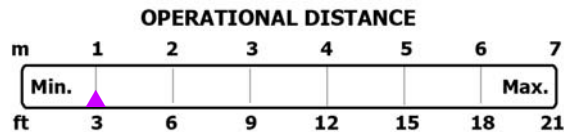

## ▲ PRO SERIES

- ↳ Single Wavelength / 6 Modes
- ↳ Models Available: White, 470, 495 and 525 nm
- ↳ Quick Tilt (90°)

*PRO III Tac-Fire*

BATTERIES	BATTERY LIFE	WEIGHT	WIDTH	DEPTH	HEIGHT	WATERPROOF
6 CR123	4 Hours	17.0 oz 481 g	5.2" 13.2 cm	1.5" 3.8 cm	1.8" 4.6 cm	20 ft 6 m

## ▲ COMMAND SERIES

- ↳ Single Wavelength / 3 Intensities
- ↳ Models Available: White, 470, 495, 525 and 850 nm
- ↳ Quick Tilt (90°)
- ↳ Rear Safety LED (Red)

*Command 525 nm*

BATTERIES	BATTERY LIFE	WEIGHT	WIDTH	DEPTH	HEIGHT	WATERPROOF
4 AA	16 - 30 Hours	8.1 oz 229 g	4.8" 12.2 cm	1.3" 3.2 cm	1.0" 2.5 cm	3 ft 1 m