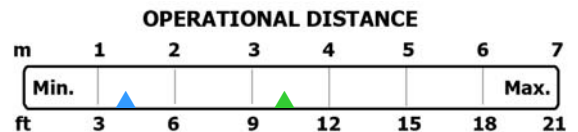

▲ HAMMERHEAD (STANDARD)

- ↳ Single Wavelength / 2 Intensities
- ↳ Models Available: White, 395, 470, 495, 525 and 850 nm

▲ HAMMERHEAD DUAL

- ↳ Dual Wavelengths
- ↳ Models Available: White + 380, 380 + 395, 470 + 495 and 525 + 850 nm

BATTERIES	BATTERY LIFE	WEIGHT	LENGTH	HEAD	HANDLE	WATERPROOF
▲ 3 CR123	2 - 8 Hours	8.6 oz 245 g	6.6" 16.8 cm	2.2" x 1.5" 5.6 x 3.8 cm	1.1" diam. 2.8 cm	20 ft 6 m
▲ 3 CR123	8 Hours